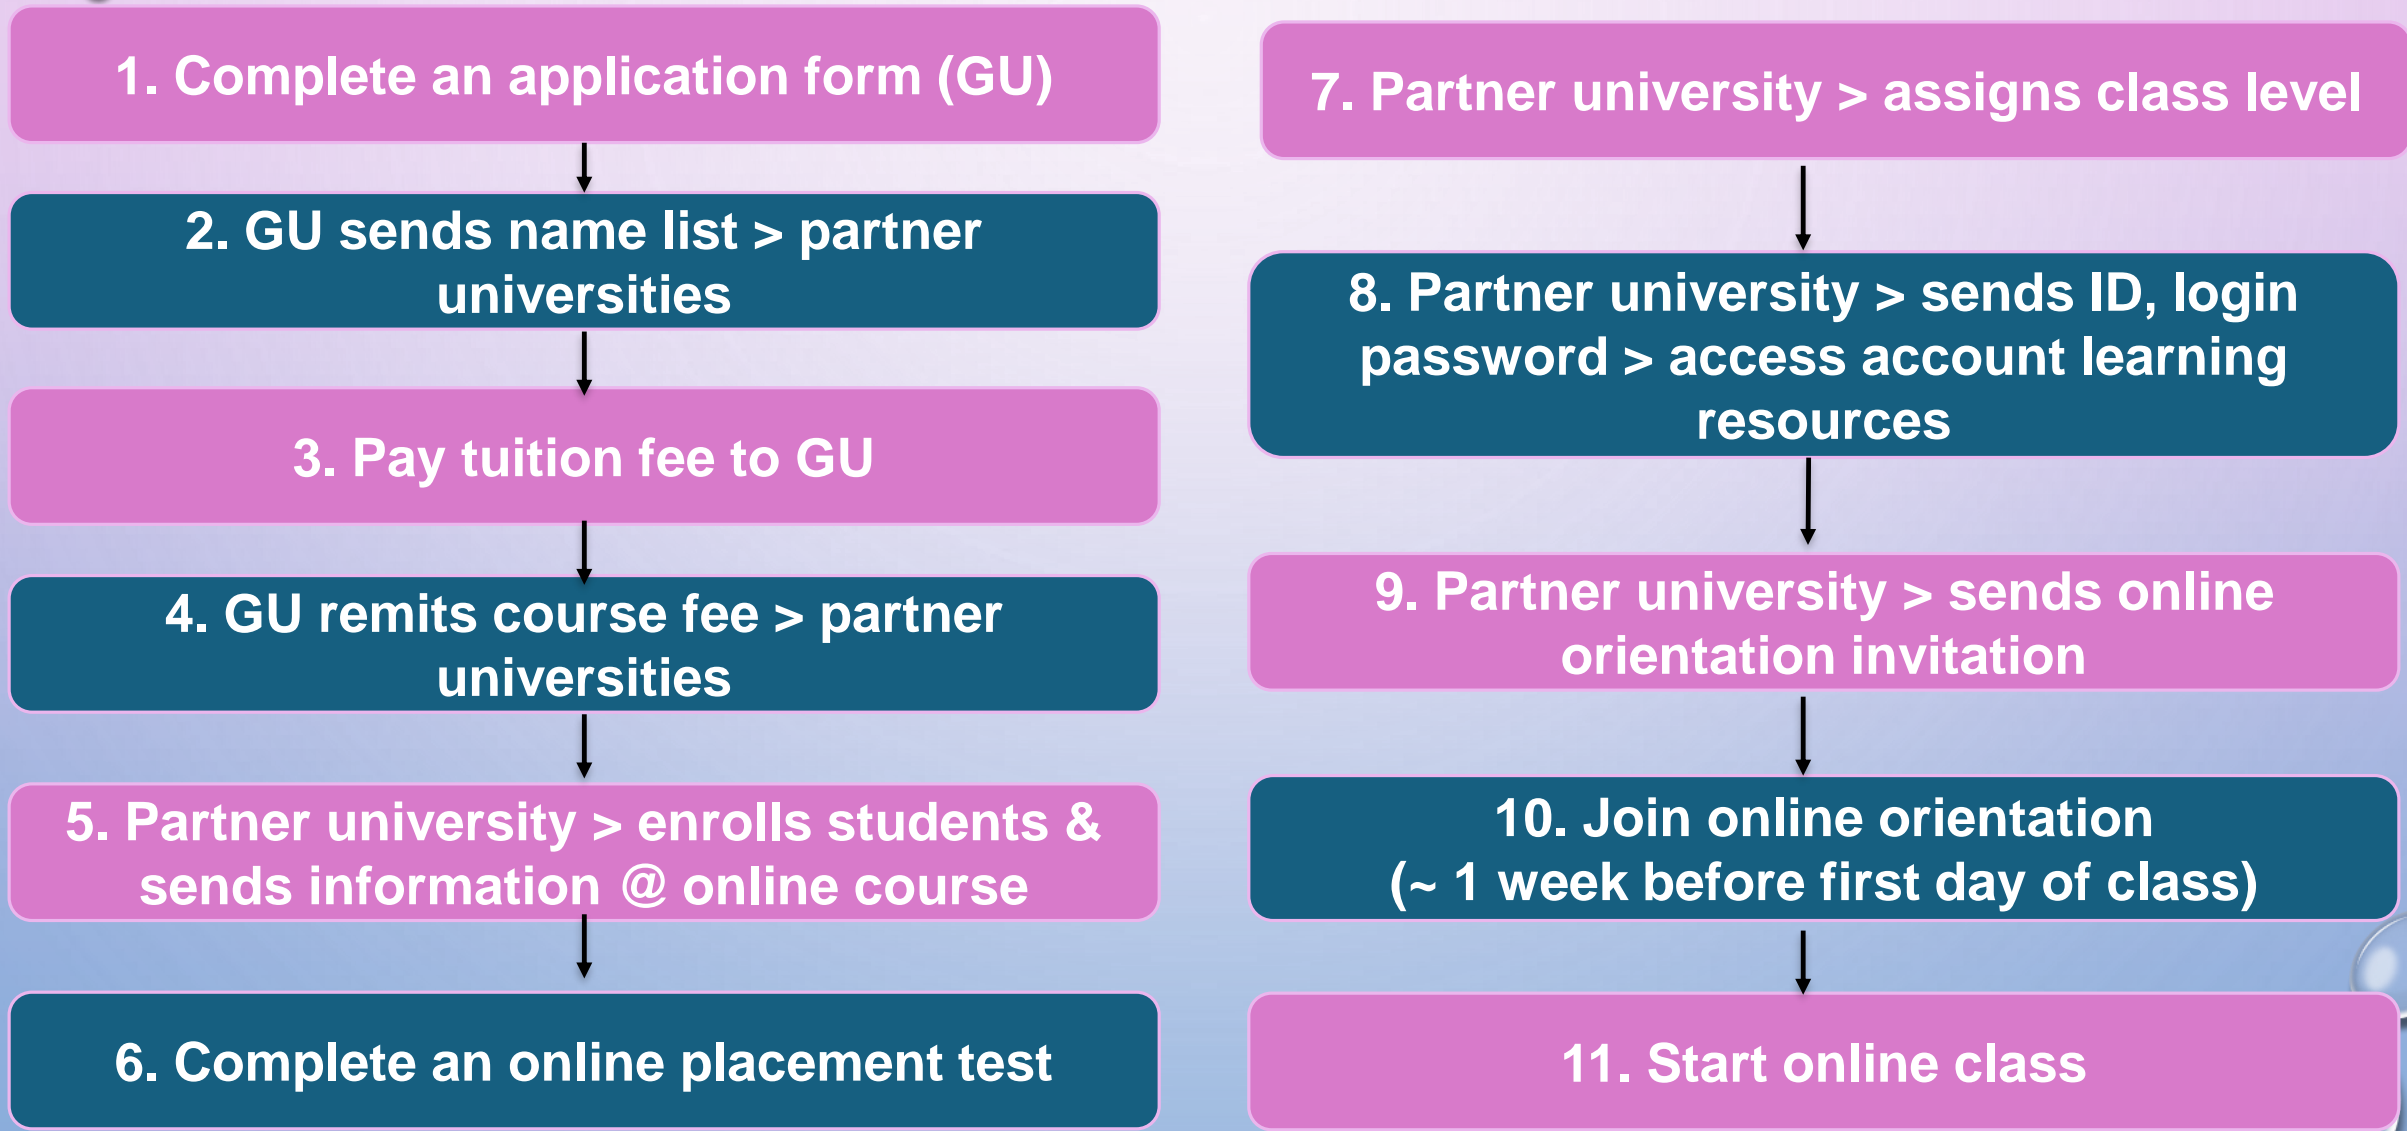

ENROLLMENT PROCESS (GENERAL)