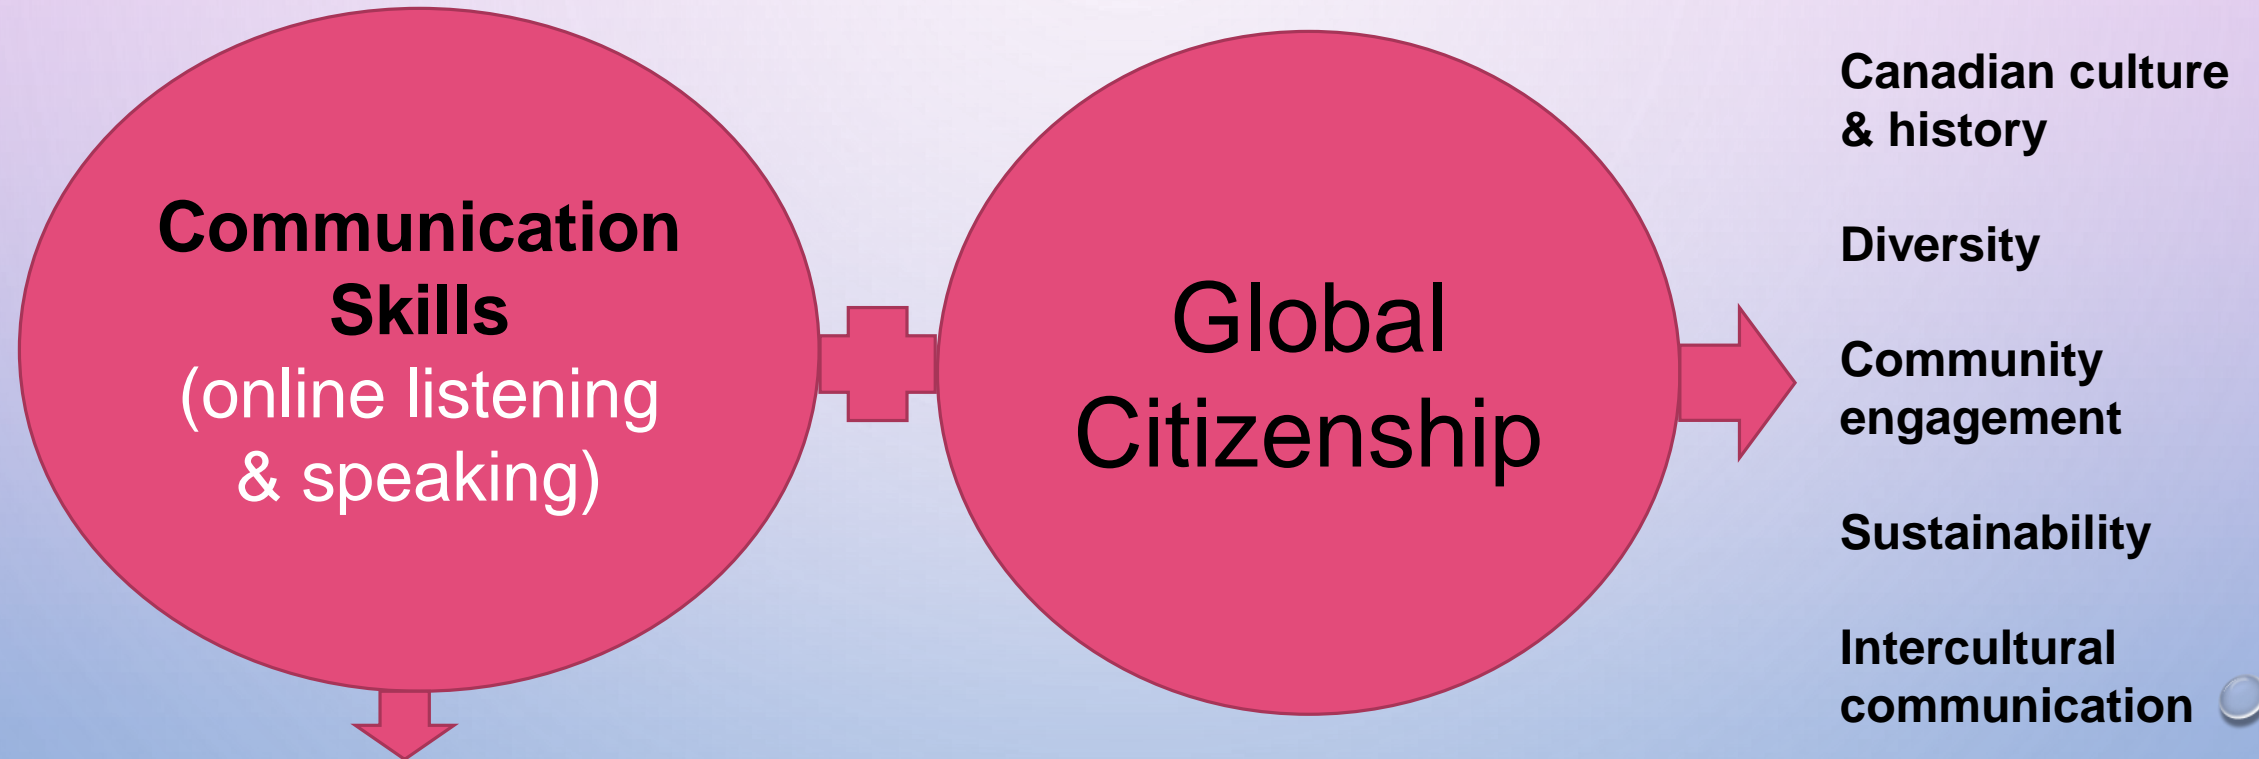

COMMUNICATION SKILLS FOR GLOBAL CITIZENSHIP ONLINE (CSGCO) **PROGRAM FOCUS**

- **Group discussions / small talk**
- **Short presentations**
- **Listening to videos, collaborating on small projects, group presentations, etc.**